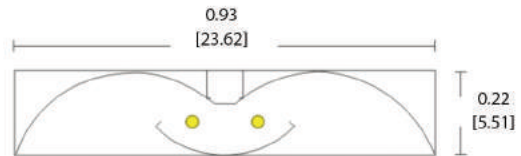

> Exceptional Design

- Easy installation and maintenance.
- Excellent light distribution.
- Designed for use with LED tubes.
- 5-year limited warranty.

Unit: ^{inch}
[mm]

Ordering Information/ Specifications/ Technical Data