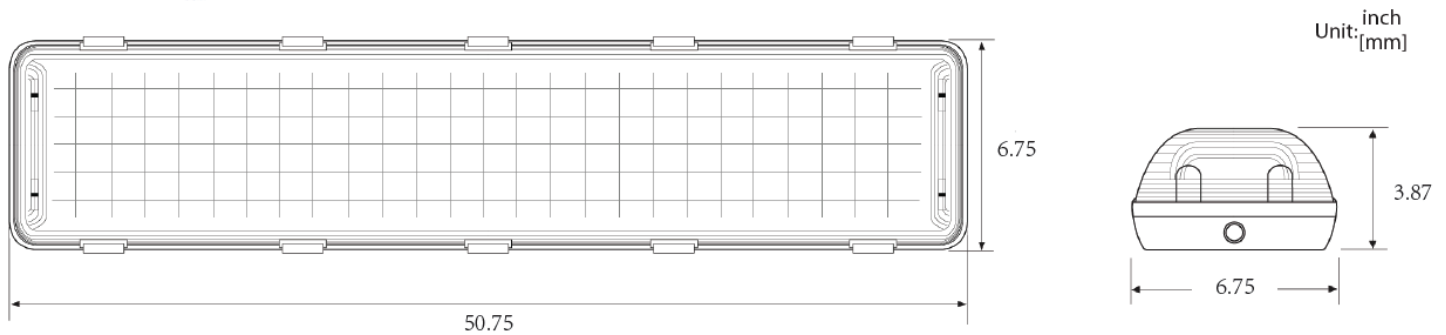

Technical Drawing